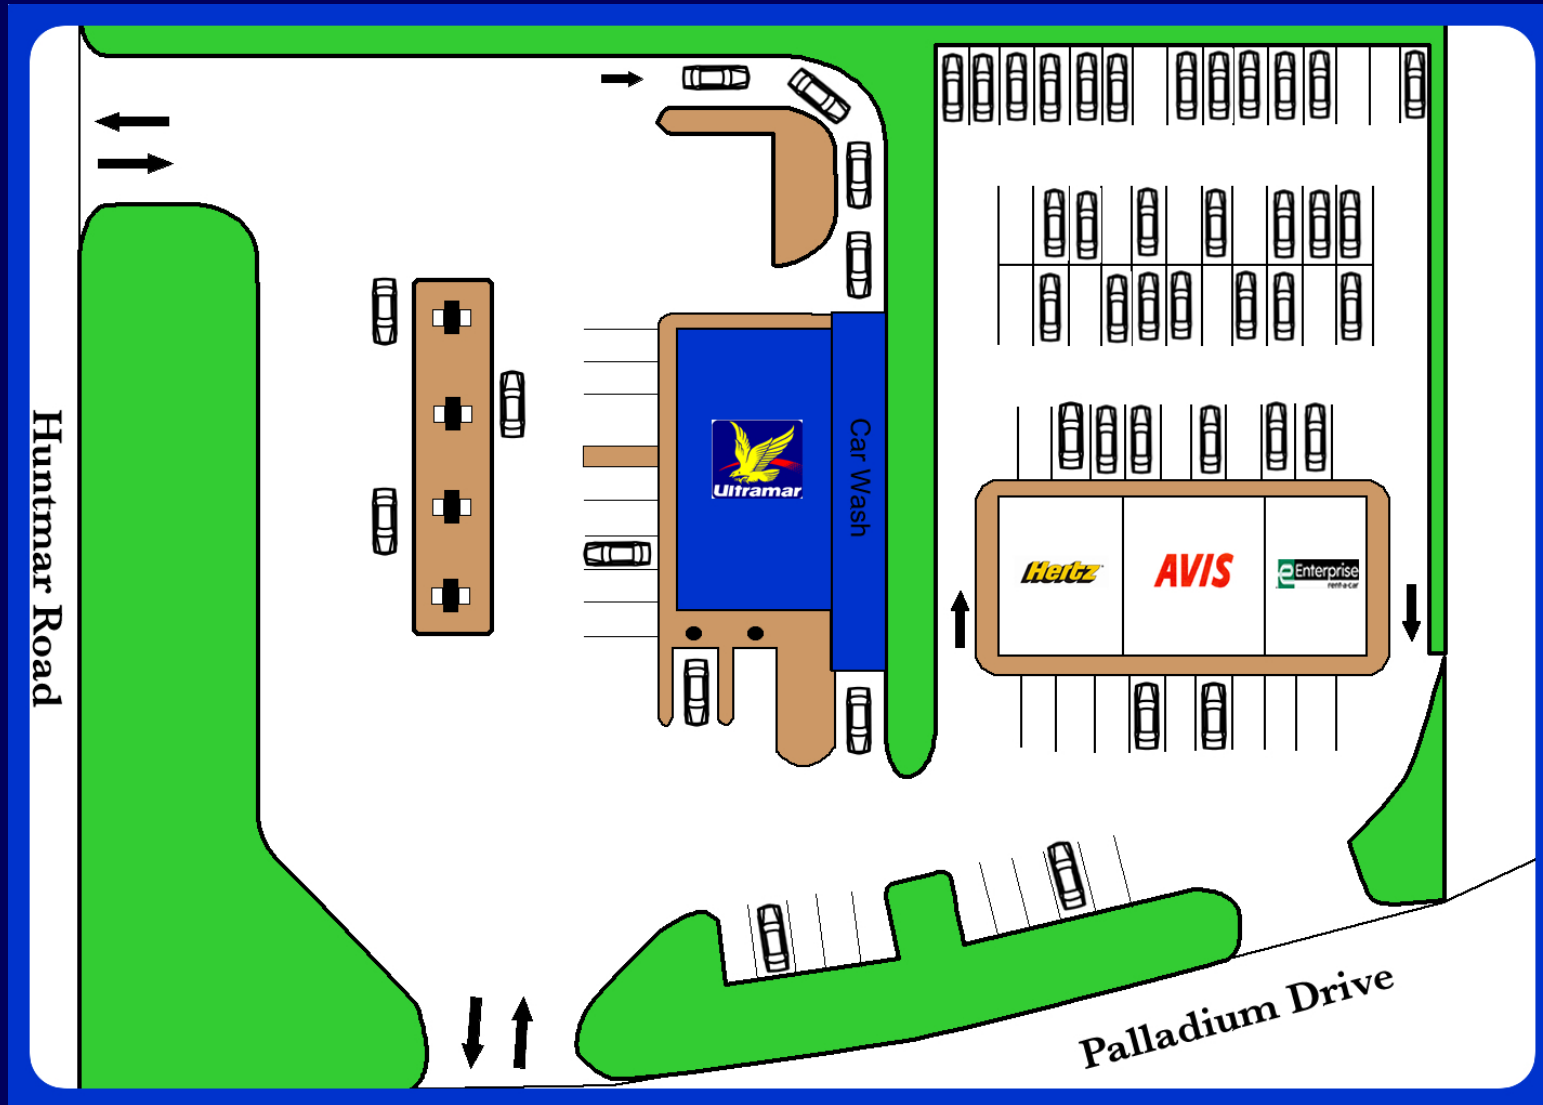

PALLADIUM DRIVE

OTTAWA, ONTARIO

MOHNISH AGGERWAL
KELLER WILLIAMS OTTAWA REALTY
613.266.7912
MAGGERWAL@SUBHKIN.COM